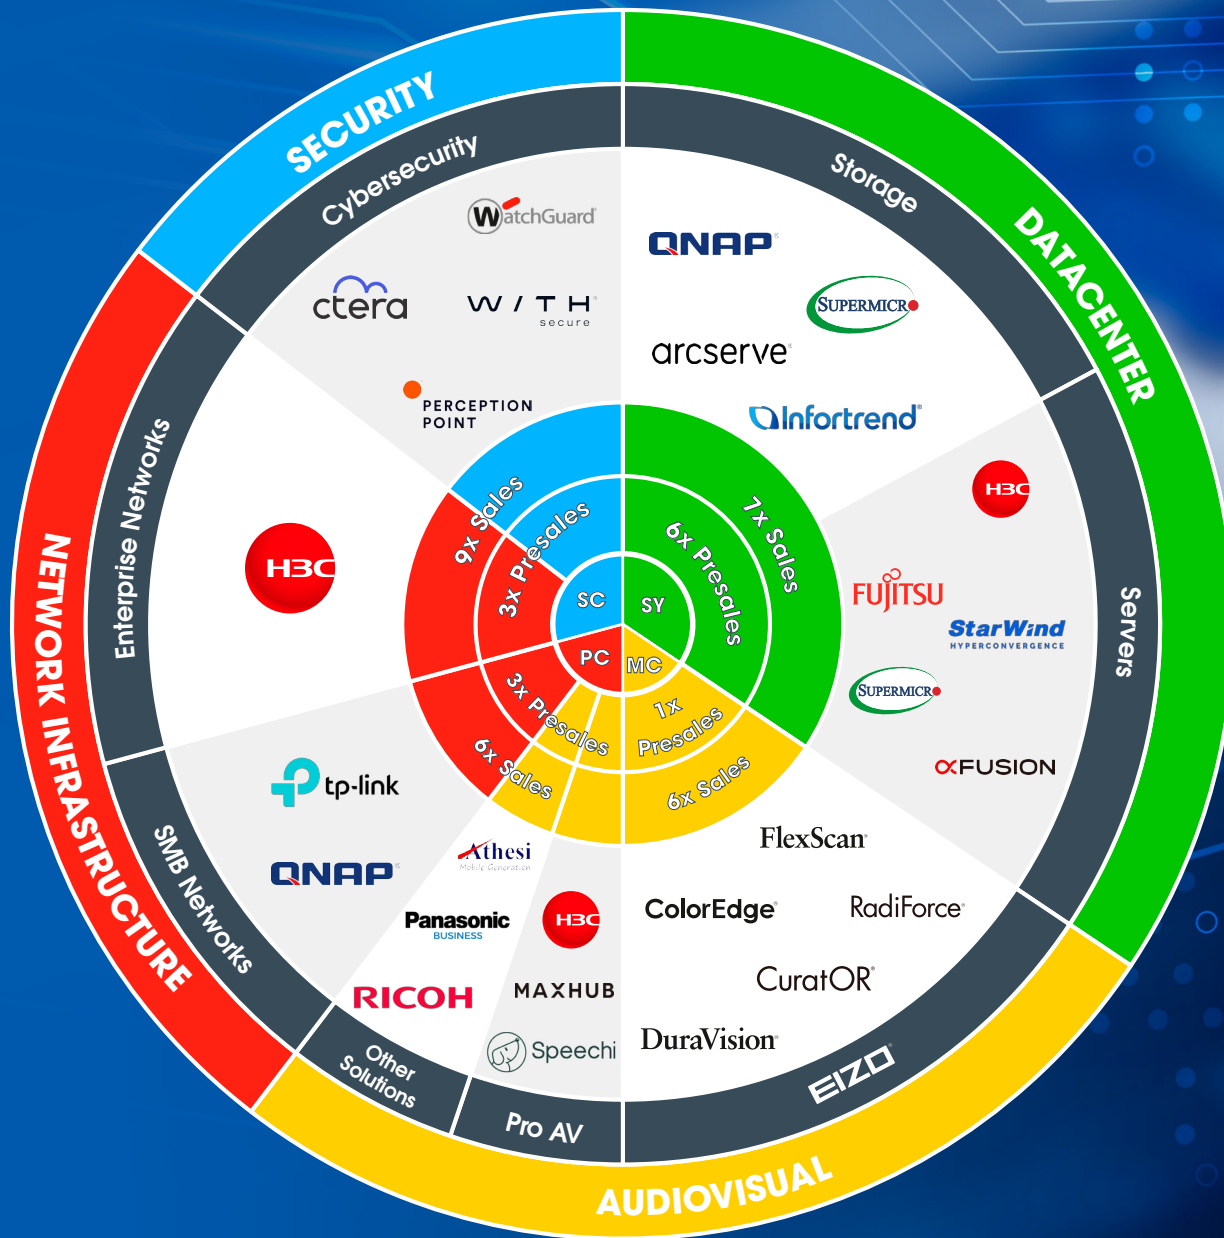

VALUE ADDED SOLUTIONS

Business Ecosystem

Partners Objective

System Integrators

20

VARs

Valued Added Resellers

★ 200 - 800