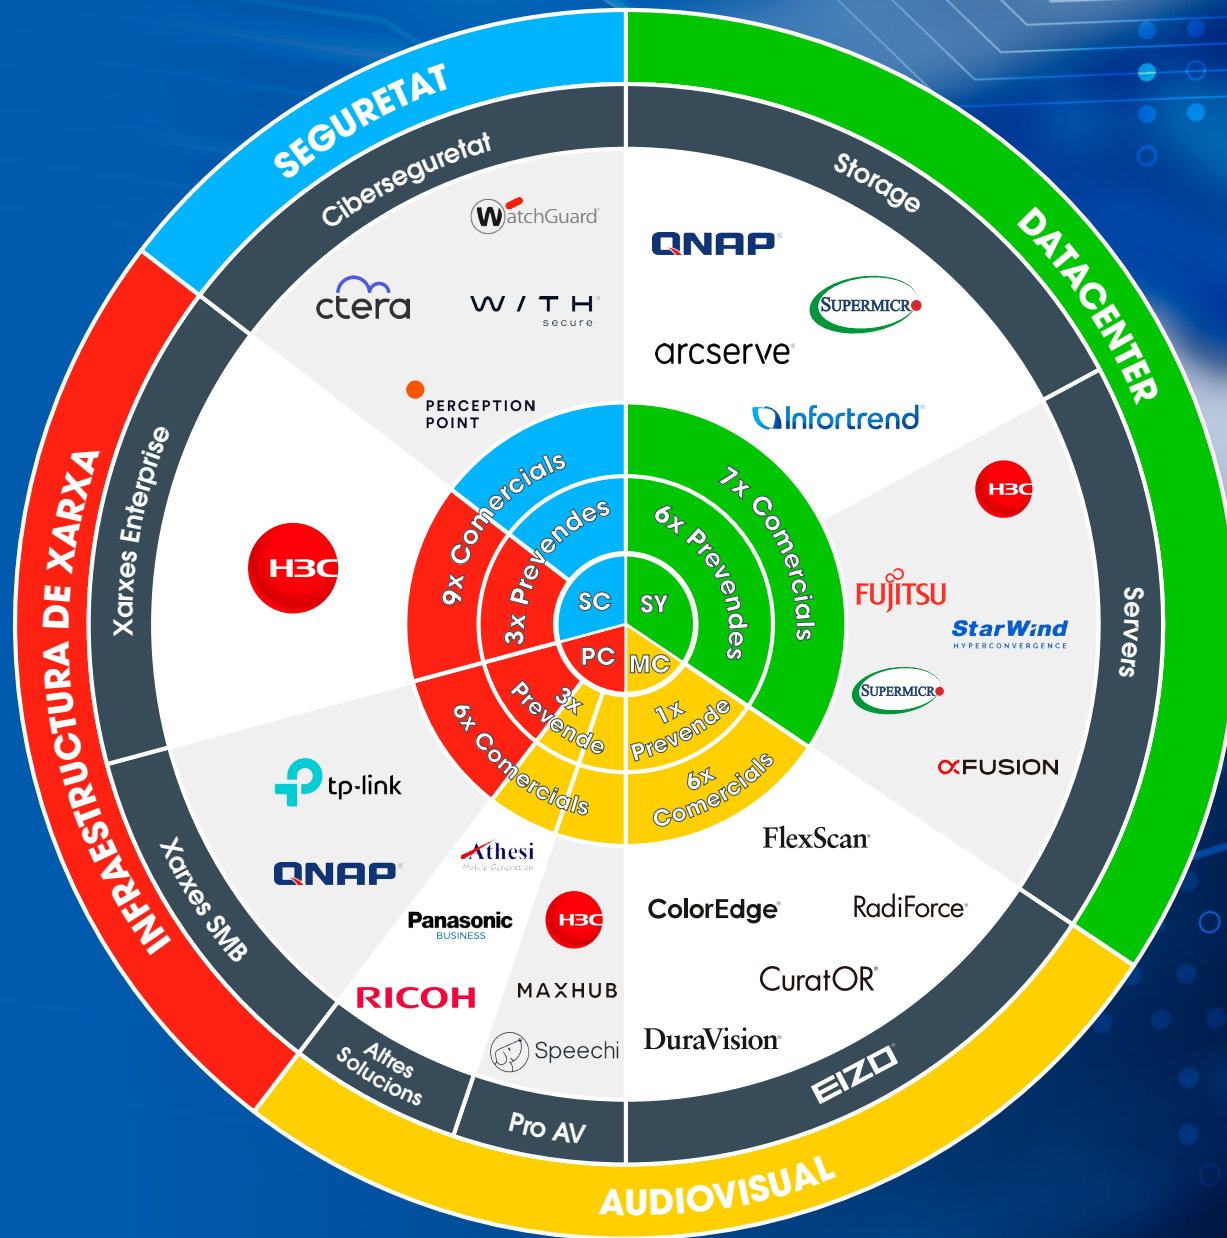

VALUE ADDED SOLUTIONS

# Ecosistema Empresarial

## Partners Objectiu

System Integrators

20

VARs

Valued Added Resellers

★ 200 - 800

SMB Partners

+1000